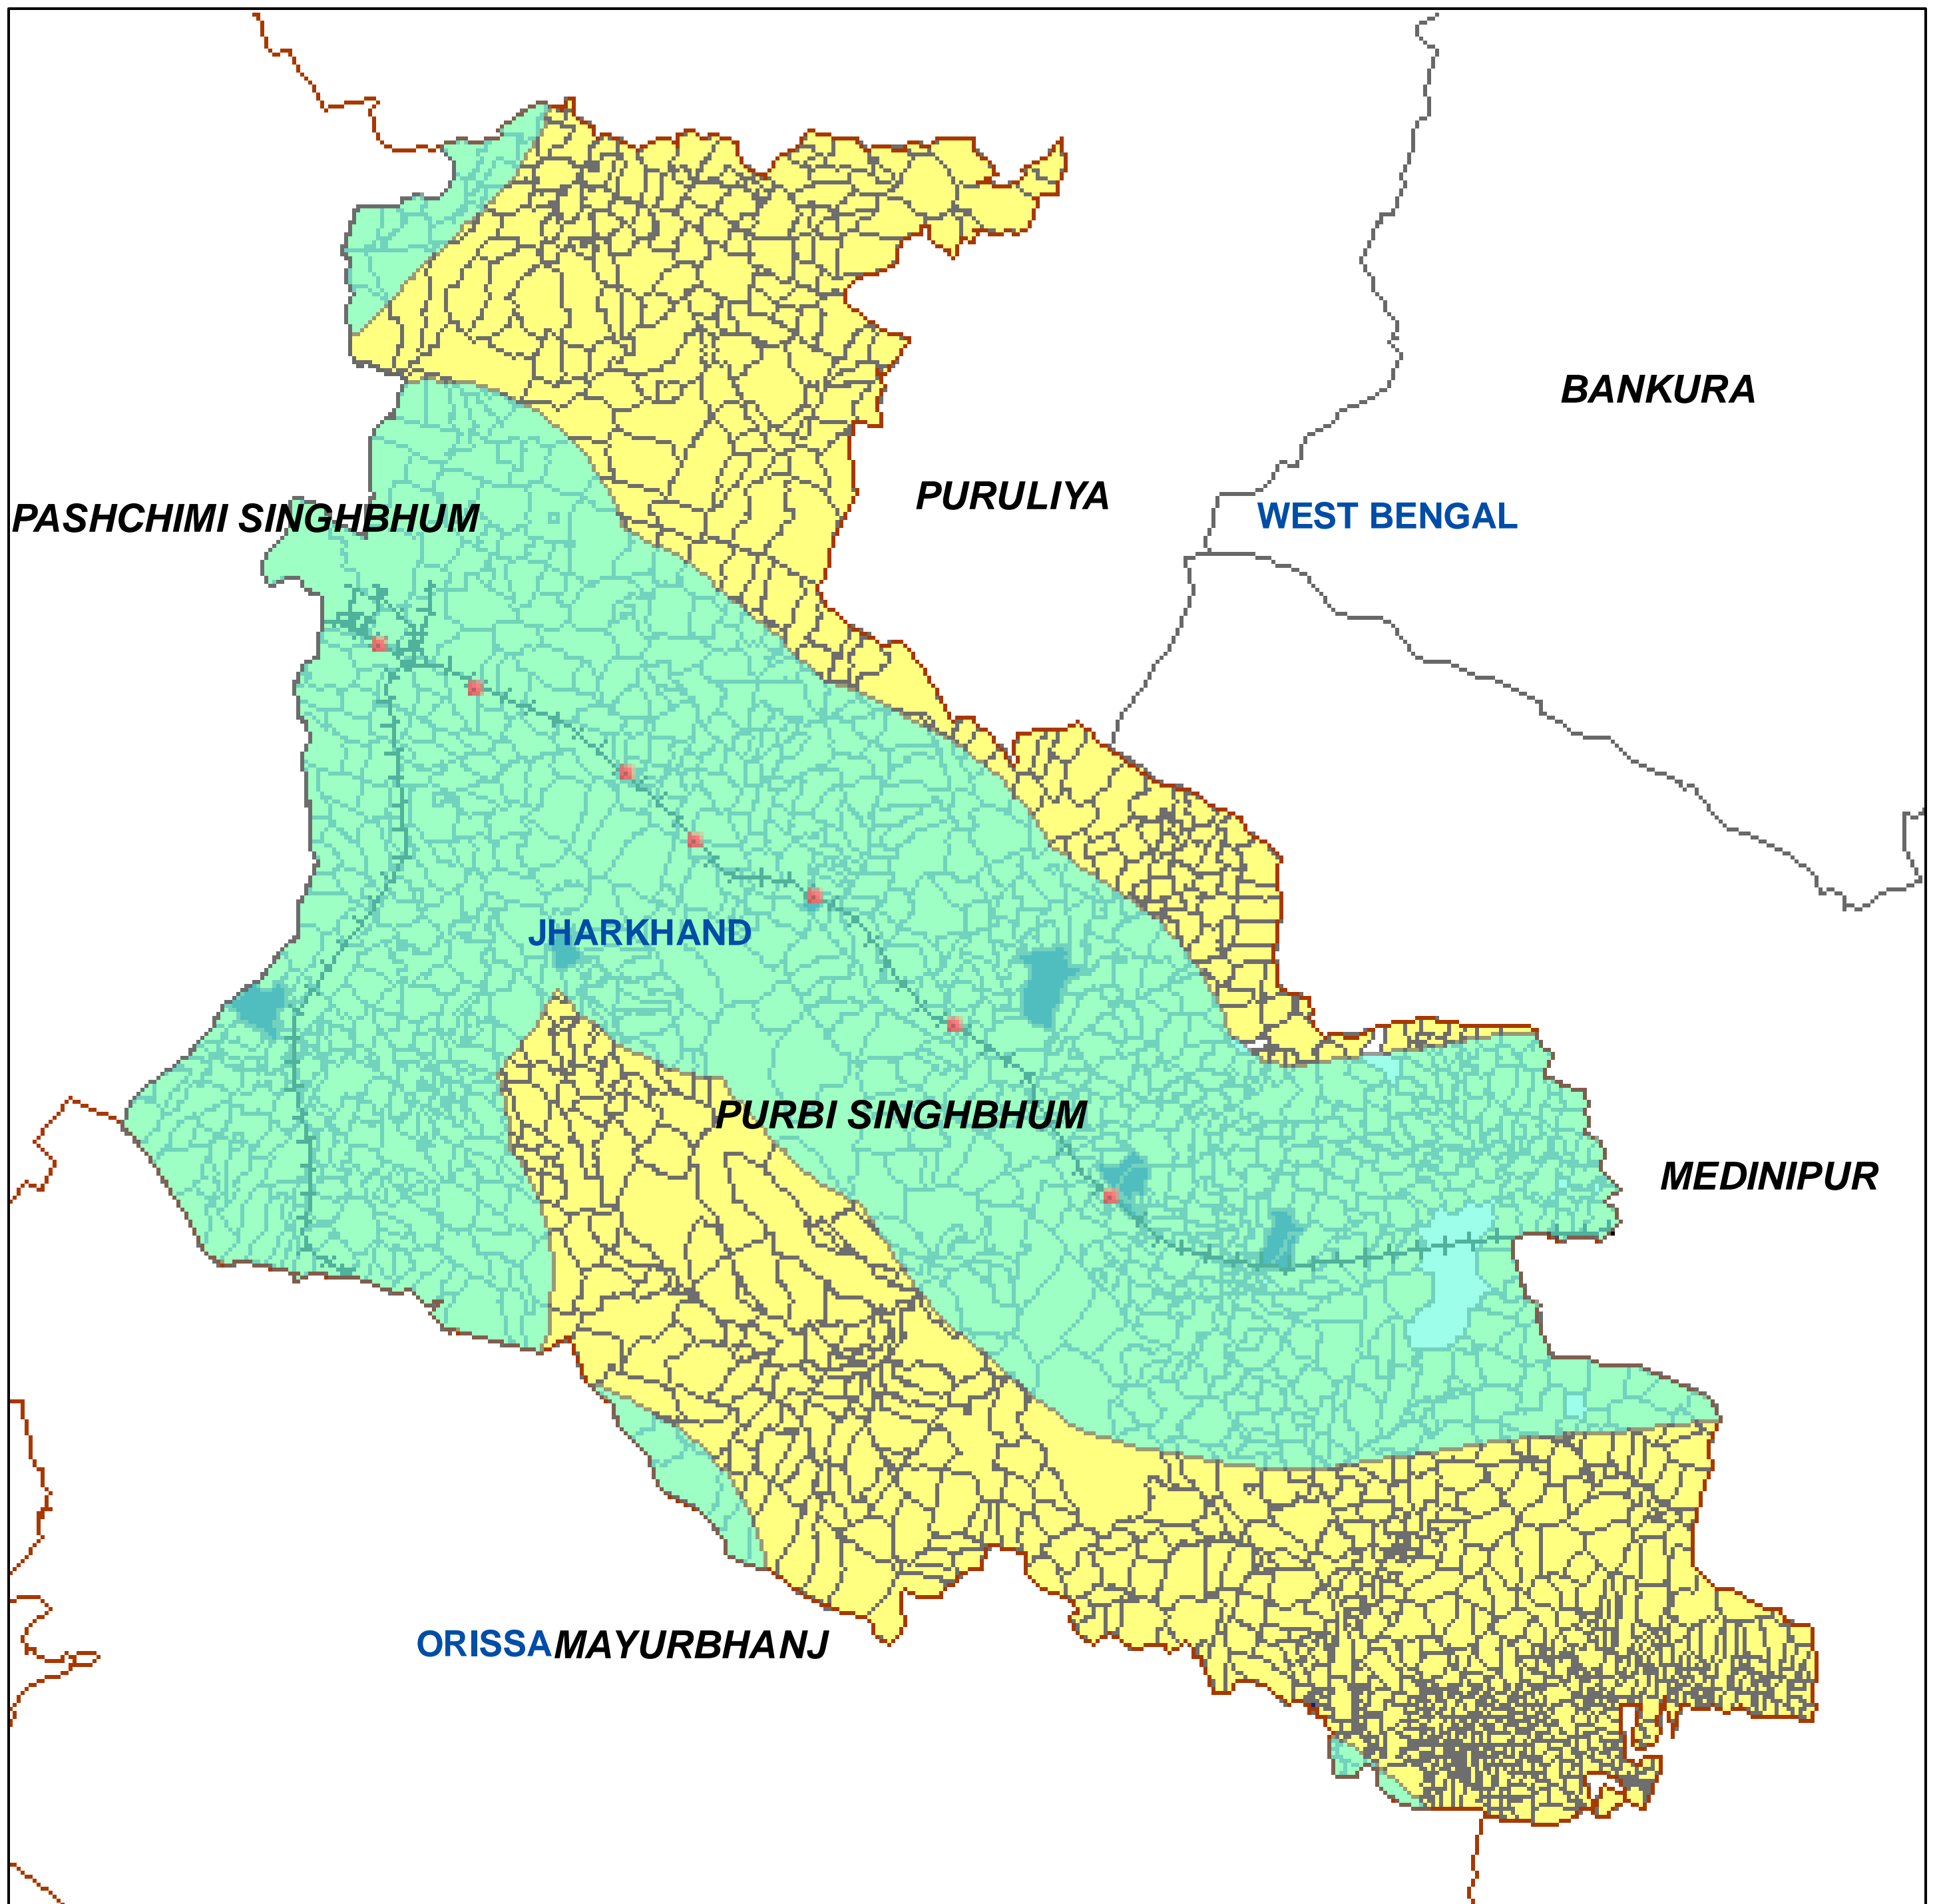

# DISTRICT ATLAS - PURBI SINGHBHUM

## Rail Service Facility Map

**Legend**

- Railway Stations
- 10 Km Railway Line Buffer
- Railways
- Nil Information
- Railway Service Available
- Railway Service Not Available

**2**

5 2.5 0 5 10 15 km

Source : SOI & RGI  
Map Composed by NIC